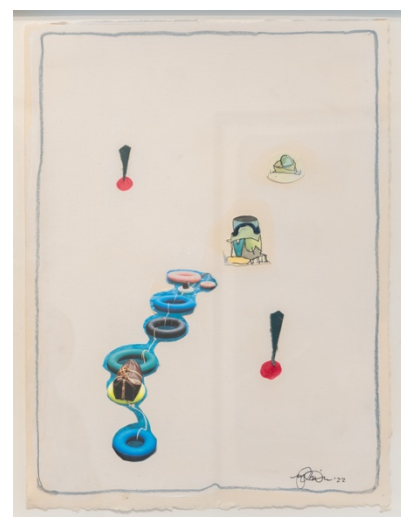

Bundlehouse: lifeline
Gesso, graphite, watercolor, leather,
pen and ink, on paper
8 x 10 inches
2022
\$1,150

Bundlehouse Lukasa Study One
Acrylic, gesso, canvas watercolor,
fabric, oil pastel, graphite, colored
pencil, canvas, diaspora soil, plastic
net, and collage on paper.

32 x 22 inches

2022

\$6,500

ON RESERVE

Bundlehouse Lukasa Study Two
Acrylic, gesso, canvas watercolor, fabric,
oil pastel, graphite, colored pencil, canvas,
diaspora soil, plastic net, and collage on
paper.

32 x 22 inches

2022

\$6,500

Bundlehouse Lukasa Study Three
Acrylic, gesso, canvas watercolor, fabric,
oil pastel, graphite, colored pencil, plastic
net, lace, canvas, and collage on paper.
32 x 22 inches
2022
\$7,500

Bundlehouse Lukasa Study Four
Acrylic, gesso, canvas watercolor, fabric,
oil pastel, graphite, colored pencil, canvas,
and collage on paper.
32 x 22 inches
2022
\$6,500

Bundlehouse Lukasa Study Five
Acrylic, gesso, canvas watercolor, fabric, oil
pastel, graphite, colored pencil, canvas,
diaspora soil, and collage on paper
32 x 22 inches
2022
\$6,500